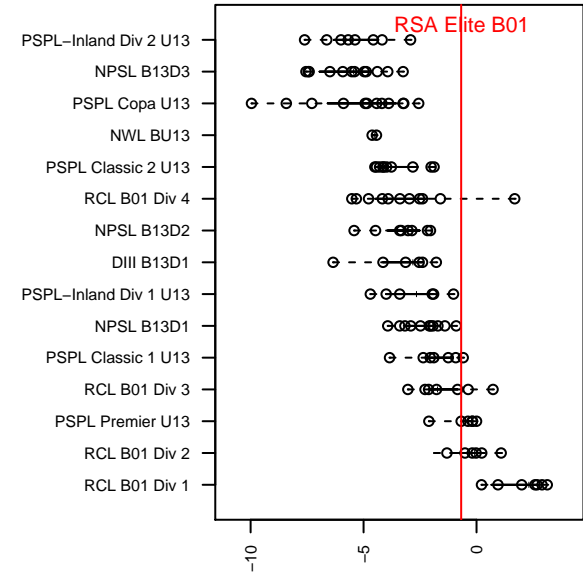

alt names used:
 RSA Elite B'01-Harris
 RSA ELITE B01-HARRIS
 RSA Elite Harris BU13
 Elite B01 Harris
 RSA Elite Kettman BU13
 RSA ELITE U13 KETTMAN ()

Venues played:
 2013 WA Cup BU12 Gold/Silver U12
 2014 US Club Regionals Super U12
 2014 King of the Hill U13
 2014 NWCL U13
 2014 PSPL Premier U13
 2014 Spr PSPL SuperLeague U13
 2014 WA Cup BU13 Gold/Platinum U13

**attack and defense variance (black dot)
relative to other teams
and top 10 in region**

**attack and defense rating
relative to others at age
and all opponents in last 13 months**

Performance relative to 13 month average