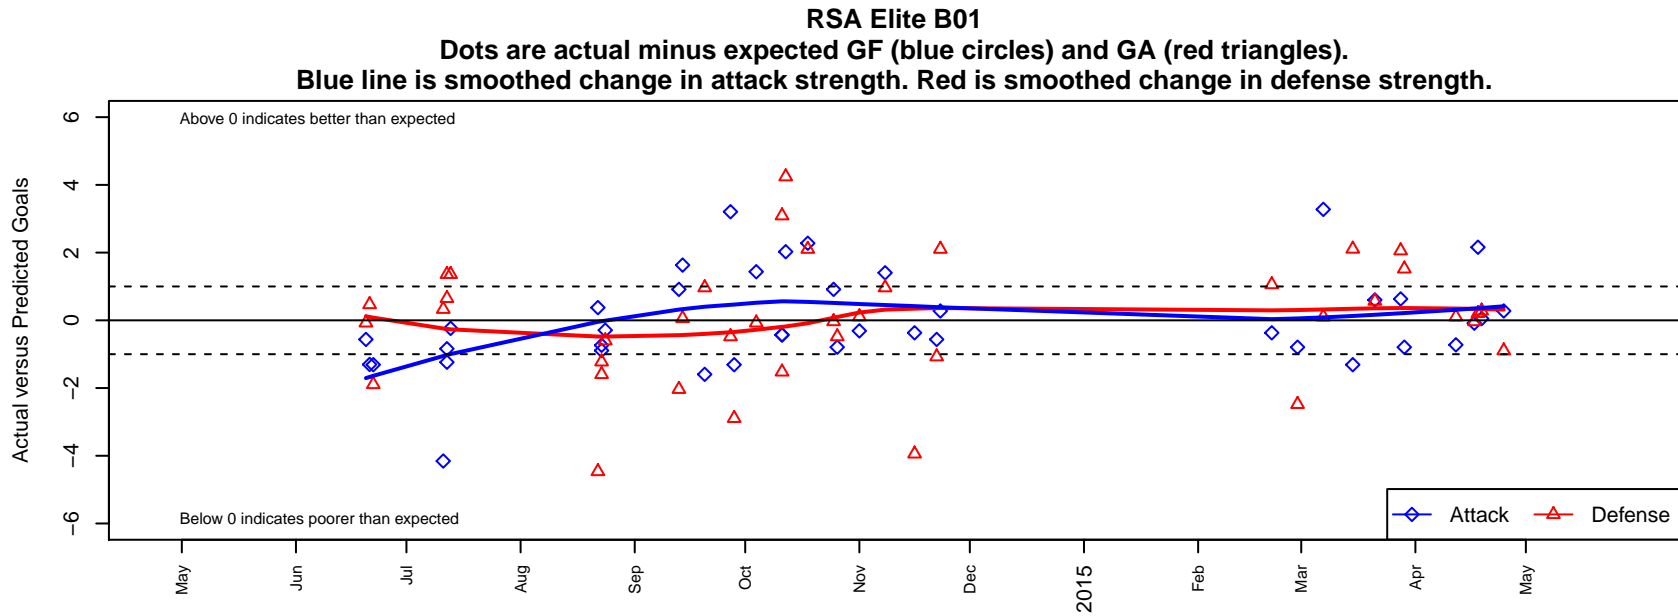

RSA Elite B01

South Hill SC
 Puyallup, WA
 B01 total strength=1059
 attack=3.71 defense=1.62
 fall league = PSPL Premier U13
 spr league = Spr PSPL SuperLeague U13
 notes= Harris 2013, 2014; Gladwin 2014

**attack and defense variance (black dot)
relative to other teams
and top 10 in region**

**attack and defense rating
relative to others at age
and all opponents in last 13 months**

Performance relative to 13 month average